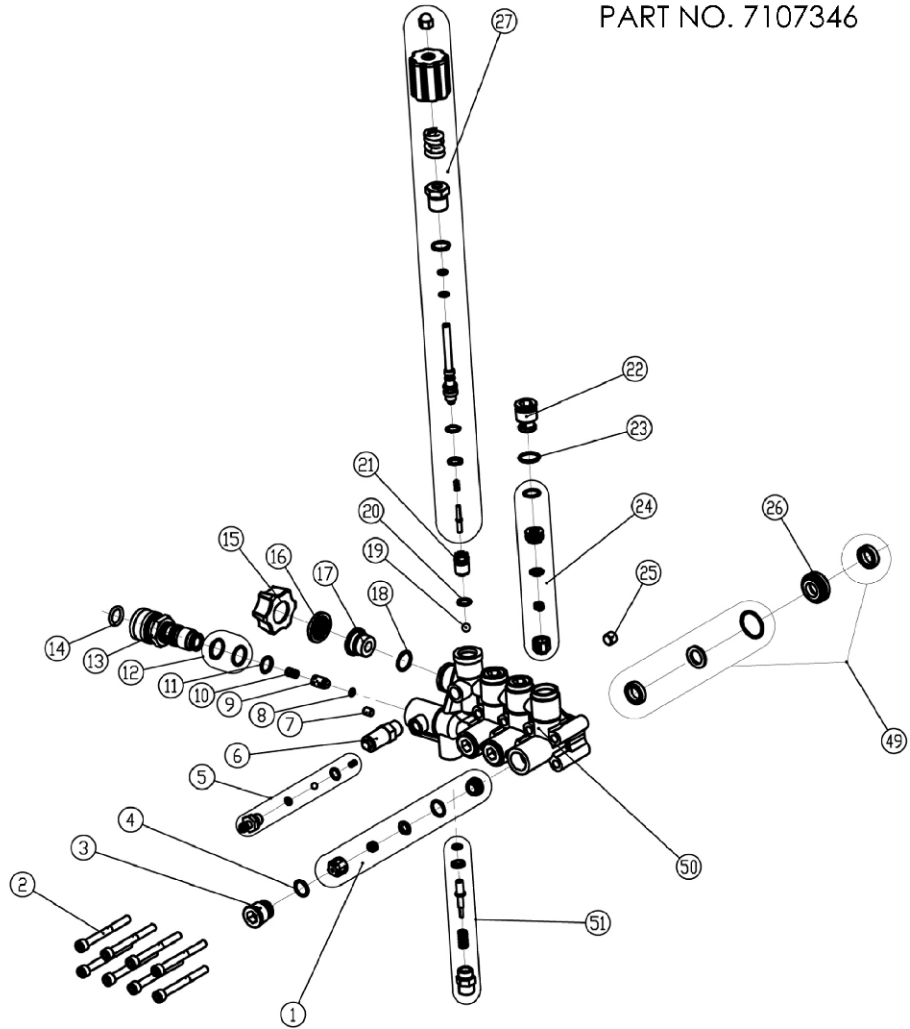

PUMP KIT, 530004 MANIFOLD
PART NO. 7107346

#530004 PUMP DRAWING PARTS

ITEM NO.	PART NO.	DESCRIPTION	QTY PER PUMP	COMMENT
1	7106691	Cage, Valve	3	Outlet Valve Kit
		Spring, Valve		
		Disk, Valve		
		O-Ring		
		Seat, Valve		
2	7106692	Screw	8	
3	7106693	Plug	3	
4	7106694	O-Ring	3	
5	7104228	Fitting, Soap Injection	1	Soap Injector Kit
		O-Ring		
		Ball, Soap Valve		
		O-Ring		
		Spring, Soap Valve		
6	7101359	Valve, Thermal Relief	1	
7	7106895	Screw	1	
8	7106896	O-Ring, Check Valve	1	
9	7106897	Core, Check Valve	1	
10	7106898	Spring, Check Valve	1	
11	7106899	O-Ring	1	
12	7106700	O-Ring	2	
13	7106701	Quick Connect Connector, Outlet	1	
14	7106702	O-Ring	1	
15	7105705	Nut, Hand Tight	1	
16	700123	Screen, Water Inlet	1	
17	7106703	Inlet Connector	1	
18	7106704	O-Ring	1	
19	7105724	Ball	1	
20	7106705	O-Ring	2	
21	7106706	Unloader Valve Base	1	
22	7106647	Plug	3	
23	7106700	O-Ring	3	
24	7106708	O-Ring	3	Inlet Valve Kit
		Seat, Valve		
		Disk, Valve		
		Spring, Valve		
		Cage, Valve		
25	7106647	Plug	1	
26	7106710	Retainer	3	
27	7106711	Nut, Unloader Jam	1	Unloader Kit
		Nut, Unloader Adjustment		
		Spring, Unloader		
		Core, Unloader Valve		
		O-Ring		
		Back-Up Ring, Split		
		O-Ring		
		Pole, Unloader Valve		
		O-Ring		
		Back-Up Ring, Split		
		Spring, Pin		
Pin				
48	7106732	Retainer, Seal	3	
49	7106733	Seal, Low Pressure	3	High and Low Pressure Seal Kit
		O-Ring		
		Ring, Anti Ext		
50	7106734	Seal High Pressure	1	
51	7106628	Pump Head	1	Pressure Boost Valve Kit
		Valve Cap, Pressure Boost		
		Spring, Boost Valve		
		Valve, Pressure Boost		
		Back Ring		
		O-Ring