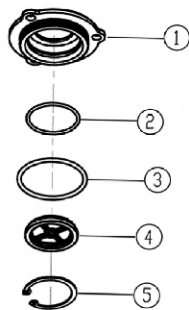

TORQUE SPECIFICATIONS			
ITEM	FT-LB	IN-LB	N-M
2	9	106	12
3	15	177	20
6	13	159	18
13	15	177	20
17	15	177	20
22	15	177	20
27	15	177	20
28	7	80	9
36	7	80	9
37	18	221	25
44	3	35	4
46	13	159	18
51	13	159	18

① **PART NO. 7106691**

OUTLET VALVE KIT		
ITEM	QTY	DESCRIPTION
1	3	VALVE, CAGE
2	3	VALVE, SPRING
3	3	VALVE, DISK
4	3	VALVE, O-RING
5	3	VALVE, SEAT

⑤ **PART NO. 7104228**

SOAP INJECTOR KIT		
ITEM	QTY	DESCRIPTION
1	1	HOSE BARB
2	1	O-RING
3	1	BALL, SOAP VALVE
4	1	SPRING, SOAP VALVE

②④ **PART NO. 7106708**

INLET VALVE KIT		
ITEM	QTY	DESCRIPTION
1	3	O-RING
2	3	VALVE, SEAT
3	3	VALVE, DISK
4	3	VALVE, SPRING
5	3	VALVE, CAGE

②⑦ **PART NO. 7106711**

UNLOADER KIT		
ITEM	QTY	DESCRIPTION
1	1	NUT, UNLOADER JAM
2	1	NUT, UNLOADER ADJUSTMENT
3	1	SPRING, UNLOADER
4	1	CORE, UNLOADER VALVE
5	1	O-RING
6	1	RING, BACK-UP RING, SPLIT
7	1	O-RING
8	1	POLE, UNLOADER VALVE
9	1	O-RING
10	1	RING, BACK-UP RING, SPLIT
11	1	PIN, SPRING
12	1	PIN, UNLOADER

**#530004 PUMP DRAWING PARTS**

ITEM NO.	PART NO.	DESCRIPTION	QTY PER PUMP	COMMENT
28	7106721	Screw	3	
29	7106709	Cover, Side	1	Crankcase Side Cover Kit
		O-Ring		
		O-Ring		
		Sight Glass		
		Ring ø40, Retaining		
30	7106714	Ring ø20, Retaining	1	
31	7106715	Bearing	1	
32	7106716	Crankcase	1	
33	7106718	Bolt	3	Connecting Rod Kit
		Gasket		
		Plunger, Ceramic		
		Plunger, Pole Base		
		Connecting Rod		
		Pin, Connecting Rod		
34	7106719	O-Ring	1	
35	7106720	End Cover	1	
36	7106721	Screw	4	
37	7106722	Screw	4	
38	7106723	Oil Seal	1	
39	7106724	Flange	1	
40	7106725	O-Ring	1	
41	7106726	Ring ø40, Retaining	1	
42	7106727	Needle Bearing	1	
43	7106728	Crankshaft, 9.4	1	
44	7106729	Screw	1	
45	7106730	O-Ring	2	
46	7105721	Plug	2	
47	7106731	Oil Seal	3	
48	7106732	Retainer, Seal	3	
49	7106733	Seal, Low Pressure	3	High and Low Pressure Seal Kit
		O-Ring		
		Ring, Anti-Ext		
		Seal High Pressure		
50	7106734	Pump Head	1	
51	7106628	Valve Cap, Pressure Boost	1	Pressure Boost Valve Kit
		Spring, Boost Valve		
		Valve, Pressure Boost		
		Back Ring		
		O-Ring		