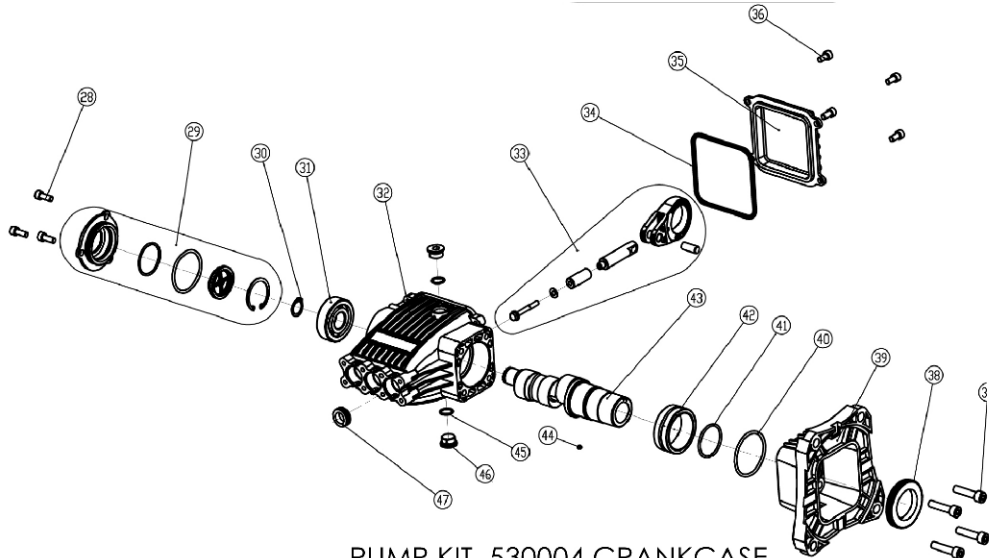

PUMP KIT, 530004 CRANKCASE
PART NO. 7107347

#530004 PUMP DRAWING PARTS

ITEM NO.	PART NO.	DESCRIPTION	QTY PER PUMP	COMMENT
28	7106721	Screw	3	
29	7106709	Cover, Side	1	Crankcase Side Cover Kit
		O-Ring		
		O-Ring		
		Sight Glass		
30	7106714	Ring ø20, Retaining	1	
31	7106715	Bearing	1	
32	7106716	Crankcase	1	
33	7106718	Bolt	3	Connecting Rod Kit
		Gasket		
		Plunger, Ceramic		
		Plunger, Pole Base		
		Connecting Road		
		Pin, Connecting Rod		
34	7106719	O-Ring	1	
35	7106720	End Cover	1	
36	7106721	Screw	4	
37	7106722	Screw	4	
38	7106723	Oil Seal	1	
39	7106724	Flange	1	
40	7106725	O-Ring	1	
41	7106726	Ring ø40, Retaining	1	
42	7106727	Needle Bearing	1	
43	7106728	Crankshaft, 9.4	1	
44	7106729	Screw	1	
45	7106730	O-Ring	2	
46	7105721	Plug	2	
47	7106731	Oil Seal	3