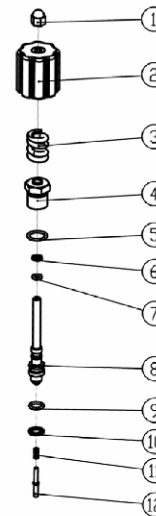

① **PART NO. 7106691**

OUTLET VALVE KIT		
ITEM	QTY	DESCRIPTION
1	3	VALVE, CAGE
2	3	VALVE, SPRING
3	3	VALVE, DISK
4	3	VALVE, O-RING
5	3	VALVE, SEAT

⑤ **PART NO. 7104228**

SOAP INJECTOR KIT		
ITEM	QTY	DESCRIPTION
1	1	HOSE BARB
2	1	O-RING
3	1	BALL, SOAP VALVE
4	1	SPRING, SOAP VALVE

②④ **PART NO. 7106708**

INLET VALVE KIT		
ITEM	QTY	DESCRIPTION
1	3	O-RING
2	3	VALVE, SEAT
3	3	VALVE, DISK
4	3	VALVE, SPRING
5	3	VALVE, CAGE

②⑦ **PART NO. 7106711**

UNLOADER KIT		
ITEM	QTY	DESCRIPTION
1	1	NUT, UNLOADER JAM
2	1	NUT, UNLOADER ADJUSTMENT
3	1	SPRING, UNLOADER
4	1	CORE, UNLOADER VALVE
5	1	O-RING
6	1	RING, BACK-UP RING, SPLIT
7	1	O-RING
8	1	POLE, UNLOADER VALVE
9	1	O-RING
10	1	RING, BACK-UP RING, SPLIT
11	1	PIN, SPRING
12	1	PIN, UNLOADER

**#530004 PUMP DRAWING PARTS**

ITEM NO.	PART NO.	DESCRIPTION	QTY PER PUMP	COMMENT
28	7106721	Screw	3	
29	7106709	Cover, Side	1	Crankcase Side Cover Kit
		O-Ring		
		O-Ring		
		Sight Glass		
		Ring ø40, Retaining		
30	7106714	Ring ø20, Retaining	1	
31	7106715	Bearing	1	
32	7106716	Crankcase	1	
33	7106718	Bolt	3	Connecting Rod Kit
		Gasket		
		Plunger, Ceramic		
		Plunger, Pole Base		
		Connecting Rod		
		Pin, Connecting Rod		
34	7106719	O-Ring	1	
35	7106720	End Cover	1	
36	7106721	Screw	4	
37	7106722	Screw	4	
38	7106723	Oil Seal	1	
39	7106724	Flange	1	
40	7106725	O-Ring	1	
41	7106726	Ring ø40, Retaining	1	
42	7106727	Needle Bearing	1	
43	7106728	Crankshaft, 9.4	1	
44	7106729	Screw	1	
45	7106730	O-Ring	2	
46	7105721	Plug	2	
47	7106731	Oil Seal	3	
48	7106732	Retainer, Seal	3	
49	7106733	Seal, Low Pressure	3	High and Low Pressure Seal Kit
		O-Ring		
		Ring, Anti-Ext		
		Seal High Pressure		
50	7106734	Pump Head	1	
51	7106628	Valve Cap, Pressure Boost	1	Pressure Boost Valve Kit
		Spring, Boost Valve		
		Valve, Pressure Boost		
		Back Ring		
		O-Ring		